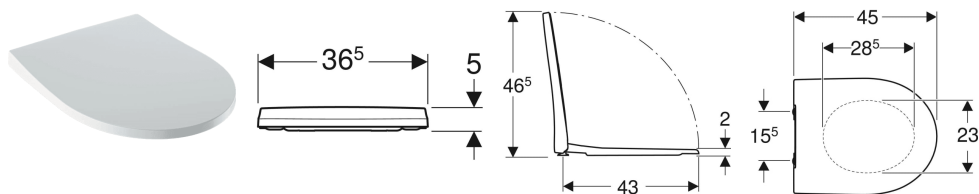

Geberit iCon WC seat, slim design

Example image

Characteristics

- Slim design
- Overlapping WC lid

- Antibacterial

Technical data

Product material

Duroplast

Art. no.	Colour / surface	Quick-release hinges	Soft-closing mechanism	Fastening	Hinge material
574950000	white	no	yes	from above	Brass chrome-plated