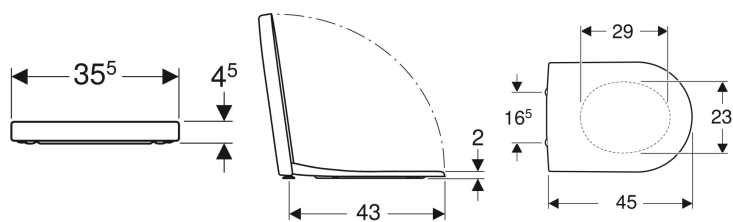

**Geberit iCon WC seat**

Example image

**Characteristics**

- Overlapping WC lid

**Technical data**

Product material

Duroplast

Art. no.	Colour / surface	Quick-release hinges	Soft-closing mechanism	Fastening	Hinge material
574120000	white	no	no	from above	Stainless steel
574130000	white	no	yes	from above	Brass chrome-plated
500.670.01.1	white	yes	yes	from above	Brass chrome-plated