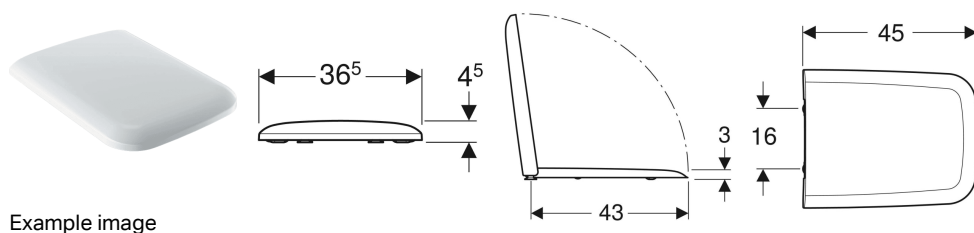

Geberit iCon Square WC seat

Characteristics

- Overlapping WC lid

Technical data

Product material

| Duroplast

| Art. no. | Colour / surface | Quick-release hinges | Soft-closing mechanism | Fastening | Hinge material |
|-----------|------------------|----------------------|------------------------|------------|---------------------|
| 571910000 | white | no | yes | from above | Brass chrome-plated |
| 571900000 | white | no | no | from above | Brass chrome-plated |