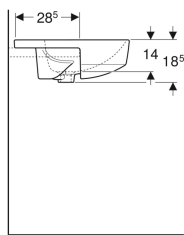

Geberit VariForm semirecessed washbasin, round

Example image

Application purposes

- For mounting in washtops

Characteristics

- Round

Scope of delivery

- Fastening material

- Easy to mount thanks to provided cut-out template

Technical data

Product material

Vitreous china

- Template

Art. no.	Colour / surface	D	Tap hole	Overflow	H
500.783.01.2	white	50 cm	left and right	visible	18.5 cm
500.782.01.2	white	50 cm	centred	visible	18.5 cm