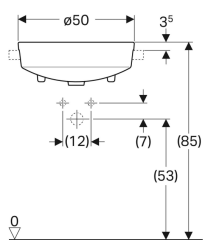

Geberit VariForm semirecessed washbasin, round

Example image

Application purposes

- For mounting in washtops

Characteristics

- Round

Scope of delivery

- Fastening material

- Easy to mount thanks to provided cut-out template

Technical data

Product material

Vitreous china

- Template

Art. no.	Colour / surface	D	Tap hole	Overflow	H
500.783.01.2	white	50 cm	left and right	visible	18.5 cm
500.782.01.2	white	50 cm	centred	visible	18.5 cm