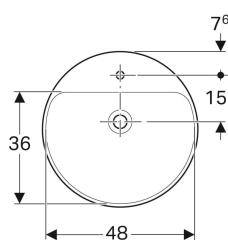

Geberit VariForm semirecessed washbasin, round

Example image

Application purposes

- For mounting in washtops

Characteristics

- Round

Scope of delivery

- Fastening material

- Easy to mount thanks to provided cut-out template

Technical data

Product material

Vitreous china

- Template

Art. no.	Colour / surface	D	Tap hole	Overflow	H
500.783.01.2	white	50 cm	left and right	visible	18.5 cm
500.782.01.2	white	50 cm	centred	visible	18.5 cm