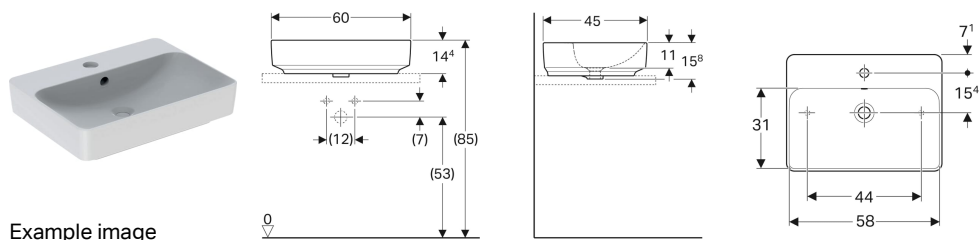

**Geberit VariForm lay-on washbasin, rectangular, with tap hole bench**

Example image

**Application purposes**

- For mounting on washtops

**Characteristics**

- Suitable for all VariForm bathroom furniture

- Rectangular
- Easy to mount thanks to provided cut-out template

**Technical data**

Product material | Fine fireclay

**Scope of delivery**

- Fastening material

Art. no.	Colour / surface	Tap hole	Overflow	B	H	T
500.780.01.2	white	centred	visible	60 cm	15.8 cm	45 cm
500.781.01.2	white	centred	without	60 cm	15.8 cm	45 cm