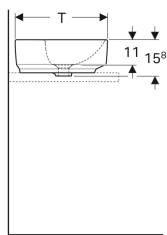

## Geberit VariForm lay-on washbasin, elliptic, with tap hole bench

Example image

### Scope of delivery

- Fastening material
- Template

Art. no.	Colour / surface	Tap hole	Overflow	B	B1	B2	H	T	T1	T2
500.775.01.2	white	centred	visible	50 cm	48 cm	34 cm	15.8 cm	40 cm	26 cm	13.9 cm
500.776.01.2	white	centred	without	50 cm	48 cm	34 cm	15.8 cm	40 cm	26 cm	13.9 cm
500.777.01.2	white	centred	visible	60 cm	58 cm	44 cm	15.8 cm	45 cm	31 cm	15.4 cm
500.778.01.2	white	centred	without	60 cm	58 cm	44 cm	15.8 cm	45 cm	31 cm	15.4 cm