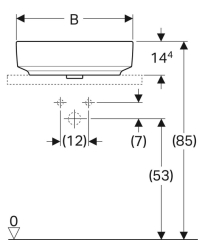

## Geberit VariForm lay-on washbasin, elliptic, with tap hole bench

Example image

### Scope of delivery

- Fastening material
- Template

Art. no.	Colour / surface	Tap hole	Overflow	B	B1	B2	H	T	T1	T2
500.775.01.2	white	centred	visible	50 cm	48 cm	34 cm	15.8 cm	40 cm	26 cm	13.9 cm
500.776.01.2	white	centred	without	50 cm	48 cm	34 cm	15.8 cm	40 cm	26 cm	13.9 cm
500.777.01.2	white	centred	visible	60 cm	58 cm	44 cm	15.8 cm	45 cm	31 cm	15.4 cm
500.778.01.2	white	centred	without	60 cm	58 cm	44 cm	15.8 cm	45 cm	31 cm	15.4 cm