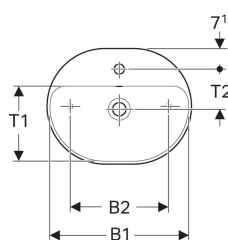

## Geberit VariForm lay-on washbasin, elliptic, with tap hole bench

Example image

### Scope of delivery

- Fastening material
- Template

Art. no.	Colour / surface	Tap hole	Overflow	B	B1	B2	H	T	T1	T2
500.775.01.2	white	centred	visible	50 cm	48 cm	34 cm	15.8 cm	40 cm	26 cm	13.9 cm
500.776.01.2	white	centred	without	50 cm	48 cm	34 cm	15.8 cm	40 cm	26 cm	13.9 cm
500.777.01.2	white	centred	visible	60 cm	58 cm	44 cm	15.8 cm	45 cm	31 cm	15.4 cm
500.778.01.2	white	centred	without	60 cm	58 cm	44 cm	15.8 cm	45 cm	31 cm	15.4 cm