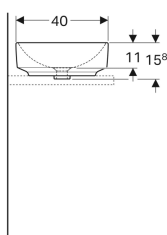

Geberit VariForm lay-on washbasin, elliptic

Example image

Application purposes

- For mounting on washtops

Characteristics

- Suitable for all VariForm bathroom furniture

- Elliptic
- Easy to mount thanks to provided cut-out template

Technical data

Product material | Fine fireclay

Scope of delivery

- Fastening material

Art. no.	Colour / surface	Tap hole	Overflow	B	H	T
500.774.01.2	white	without	without	55 cm	15.8 cm	40 cm

Accessories

- Geberit waste outlet with free outlet and valve cover