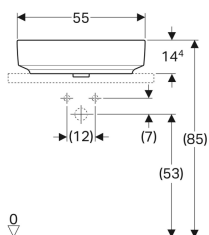

Geberit VariForm lay-on washbasin, elliptic

Example image

Application purposes

- For mounting on washtops

Characteristics

- Suitable for all VariForm bathroom furniture

- Elliptic
- Easy to mount thanks to provided cut-out template

Technical data

Product material | Fine fireclay

Scope of delivery

- Fastening material

Art. no.	Colour / surface	Tap hole	Overflow	B	H	T
500.774.01.2	white	without	without	55 cm	15.8 cm	40 cm

Accessories

- Geberit waste outlet with free outlet and valve cover