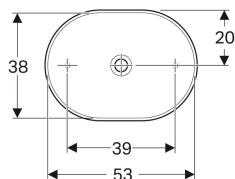

Geberit VariForm lay-on washbasin, elliptic

Example image

Application purposes

- For mounting on washtops

Characteristics

- Suitable for all VariForm bathroom furniture

- Elliptic
- Easy to mount thanks to provided cut-out template

Technical data

Product material | Fine fireclay

Scope of delivery

- Fastening material

Art. no.	Colour / surface	Tap hole	Overflow	B	H	T
500.774.01.2	white	without	without	55 cm	15.8 cm	40 cm

Accessories

- Geberit waste outlet with free outlet and valve cover