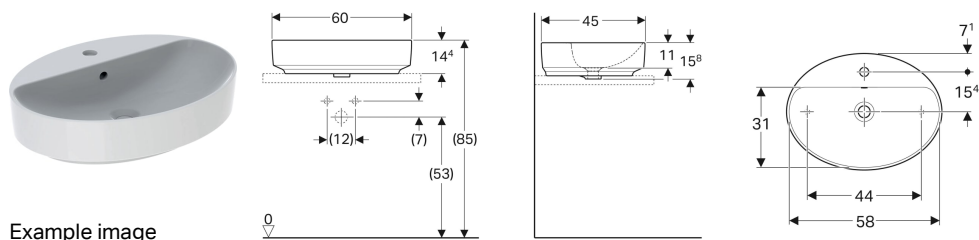

**Geberit VariForm lay-on washbasin, oval, with tap hole bench**

Example image

**Application purposes**

- For mounting on washtops

**Characteristics**

- Suitable for all VariForm bathroom furniture

- Oval
- Easy to mount thanks to provided cut-out template

**Technical data**

Product material | Fine fireclay

**Scope of delivery**

- Fastening material

Art. no.	Colour / surface	Tap hole	Overflow	B	H	T
500.772.01.2	white	centred	visible	60 cm	15.8 cm	45 cm
500.773.01.2	white	centred	without	60 cm	15.8 cm	45 cm