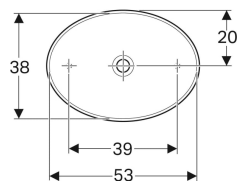

Geberit VariForm lay-on washbasin, oval

Example image

Application purposes

- For mounting on washtops

Characteristics

- Suitable for all VariForm bathroom furniture

Scope of delivery

- Fastening material

- Oval
- Easy to mount thanks to provided cut-out template

Technical data

Product material | Fine fireclay

Art. no.	Colour / surface	Tap hole	Overflow	B	H	T
500.771.01.2	white	without	without	55 cm	15.8 cm	40 cm