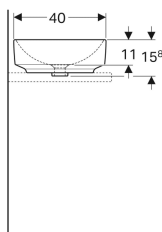

Geberit VariForm lay-on washbasin, oval

Example image

Application purposes

- For mounting on washtops

Characteristics

- Suitable for all VariForm bathroom furniture

Scope of delivery

- Fastening material

- Oval
- Easy to mount thanks to provided cut-out template

Technical data

Product material | Fine fireclay

Art. no.	Colour / surface	Tap hole	Overflow	B	H	T
500.771.01.2	white	without	without	55 cm	15.8 cm	40 cm