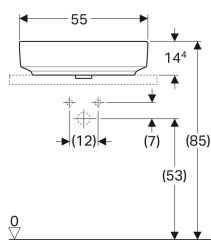

Geberit VariForm lay-on washbasin, oval

Example image

Application purposes

- For mounting on washtops

Characteristics

- Suitable for all VariForm bathroom furniture

Scope of delivery

- Fastening material

- Oval
- Easy to mount thanks to provided cut-out template

Technical data

Product material | Fine fireclay

Art. no.	Colour / surface	Tap hole	Overflow	B	H	T
500.771.01.2	white	without	without	55 cm	15.8 cm	40 cm