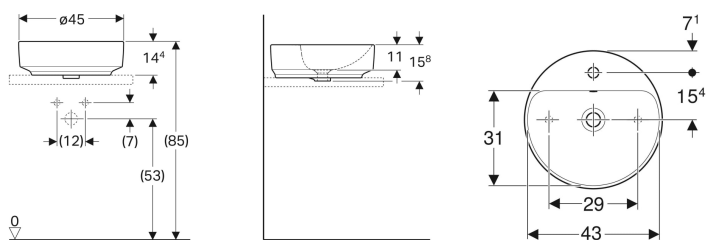

Geberit VariForm lay-on washbasin, round, with tap hole bench

Example image

Application purposes

- For mounting on washtops

Characteristics

- Suitable for all VariForm bathroom furniture

Scope of delivery

- Fastening material

- Round
- Easy to mount thanks to provided cut-out template

Technical data

Product material | Fine fireclay

| Art. no. | Colour / surface | D | Tap hole | Overflow | H |
|--------------|------------------|-------|----------|----------|---------|
| 500.769.01.2 | white | 45 cm | centred | visible | 15.8 cm |
| 500.770.01.2 | white | 45 cm | centred | without | 15.8 cm |