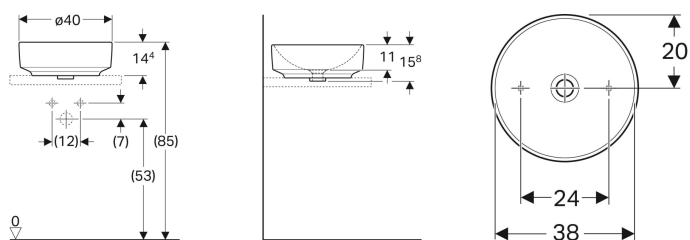

Geberit VariForm lay-on washbasin, round

Example image

Application purposes

- For mounting on washtops

Characteristics

- Suitable for all VariForm bathroom furniture

Scope of delivery

- Fastening material

- Round
- Easy to mount thanks to provided cut-out template

Technical data

Product material | Fine fireclay

Art. no.	Colour / surface	D	Tap hole	Overflow	H
500.768.01.2	white	40 cm	without	without	15.8 cm