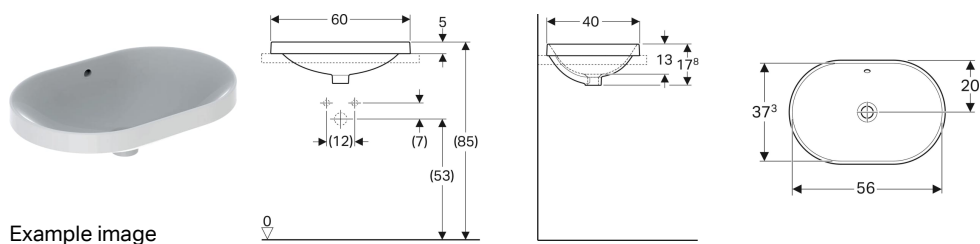

Geberit VariForm countertop washbasin, elliptic

Example image

Application purposes

- For mounting in washtops from above

Characteristics

- Elliptic

Scope of delivery

- Template

- Easy to mount thanks to provided cut-out template

Technical data

Product material | Vitreous china

| Art. no. | Colour / surface | Tap hole | Overflow | B | H | T |
|--------------|------------------|----------|----------|-------|---------|-------|
| 500.728.01.2 | white | without | visible | 60 cm | 17.8 cm | 40 cm |
| 500.730.01.2 | white | without | without | 60 cm | 17.8 cm | 40 cm |