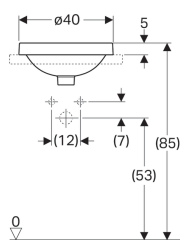

Geberit VariForm countertop washbasin, round

Example image

- Easy to mount thanks to provided cut-out template

Application purposes

- For mounting in washtops from above

Characteristics

- Round

Scope of delivery

- Template

Technical data

Product material

Vitreous china

Art. no.	Colour / surface	D	Tap hole	Overflow	H
500.700.01.2	white	40 cm	without	visible	17.8 cm
500.702.01.2	white	40 cm	without	without	17.8 cm

Accessories