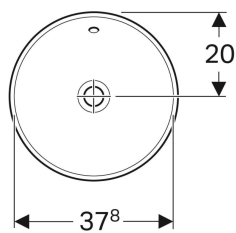

Geberit VariForm countertop washbasin, round

Example image

- Easy to mount thanks to provided cut-out template

Application purposes

- For mounting in washtops from above

Characteristics

- Round

Scope of delivery

- Template

Technical data

Product material

Vitreous china

Art. no.	Colour / surface	D	Tap hole	Overflow	H
500.700.01.2	white	40 cm	without	visible	17.8 cm
500.702.01.2	white	40 cm	without	without	17.8 cm

Accessories