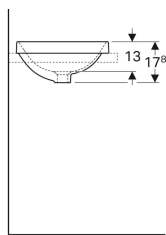

Geberit VariForm countertop washbasin, round

Example image

- Easy to mount thanks to provided cut-out template

Application purposes

- For mounting in washtops from above

Characteristics

- Round

Scope of delivery

- Template

Technical data

Product material

Vitreous china

Art. no.	Colour / surface	D	Tap hole	Overflow	H
500.700.01.2	white	40 cm	without	visible	17.8 cm
500.702.01.2	white	40 cm	without	without	17.8 cm

Accessories