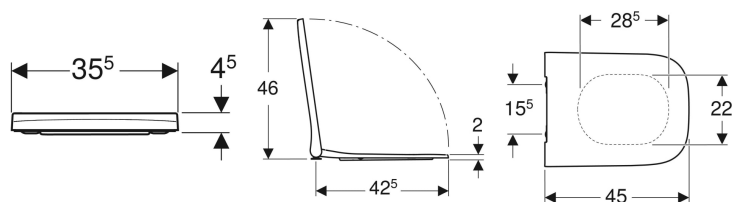

**Geberit Smyle Square WC seat, slim design**

Example image

- Overlapping WC lid

**Characteristics**

- Antibacterial
- Slim design

**Technical data**

Product material

Duroplast

Art. no.	Colour / surface	Quick-release hinges	Soft-closing mechanism	Fastening	Hinge material
500.687.01.1	white	yes	yes	from above	Brass chrome-plated
500.237.01.1	white	no	yes	from above	Brass chrome-plated
500.238.01.1	white	no	no	from above	Brass chrome-plated