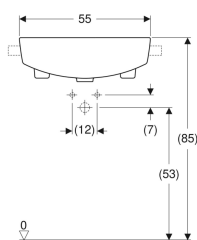

Geberit VariForm semirecessed washbasin, square

Example image

Application purposes

- For mounting in washtops

Characteristics

- Rectangular

Scope of delivery

- Fastening material

- Easy to mount thanks to provided cut-out template

Technical data

Product material | Vitreous china

- Template

Art. no.	Colour / surface	Tap hole	Overflow	B	H	T
500.681.01.1	white	centred	visible	55 cm	18.5 cm	45 cm
500.682.01.1	white	left and right	visible	55 cm	18.5 cm	45 cm