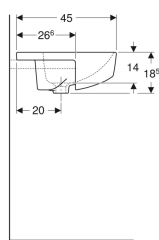

Geberit VariForm semirecessed washbasin, square

Example image

Application purposes

- For mounting in washtops

Characteristics

- Rectangular

Scope of delivery

- Fastening material

- Easy to mount thanks to provided cut-out template

Technical data

Product material | Vitreous china

- Template

Art. no.	Colour / surface	Tap hole	Overflow	B	H	T
500.681.01.1	white	centred	visible	55 cm	18.5 cm	45 cm
500.682.01.1	white	left and right	visible	55 cm	18.5 cm	45 cm