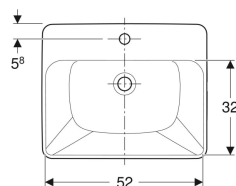

Geberit VariForm semirecessed washbasin, square

Example image

Application purposes

- For mounting in washtops

Characteristics

- Rectangular

Scope of delivery

- Fastening material

- Easy to mount thanks to provided cut-out template

Technical data

Product material | Vitreous china

- Template

Art. no.	Colour / surface	Tap hole	Overflow	B	H	T
500.681.01.1	white	centred	visible	55 cm	18.5 cm	45 cm
500.682.01.1	white	left and right	visible	55 cm	18.5 cm	45 cm