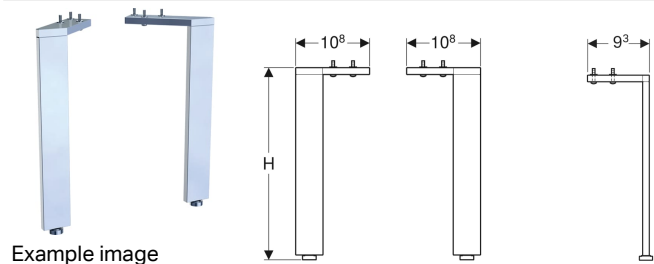

Geberit Acanto set of feet

Example image

Characteristics

- Height adjustable for compensating floor unevenness

Technical data

Product material | Aluminium

Scope of delivery

- Set of 2 pieces

Art. no.	Colour / surface	H
500.657.00.2	gloss chrome-plated	31.6 cm
500.658.00.2	gloss chrome-plated	28.1 cm

- Acanto washbasin cabinets in combination with all other Acanto washbasins are installed with set of feet 28.1 cm
- Acanto washbasin cabinets in combination with Acanto vanity basins are installed with set of feet 31.6 cm