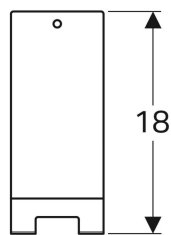

Geberit towel hook

Example image

Technical data

Product material

Steel

Art. no.

Colour / surface

500.647.JK.2 lava / matt powder-coated
