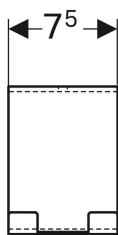

Geberit towel hook

Example image

Technical data

Product material

Steel

Art. no.

Colour / surface

500.647.JK.2 lava / matt powder-coated
