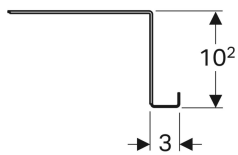

Geberit towel hook

Example image

Technical data

Product material

Steel

Art. no.

Colour / surface

500.647.JK.2 lava / matt powder-coated
