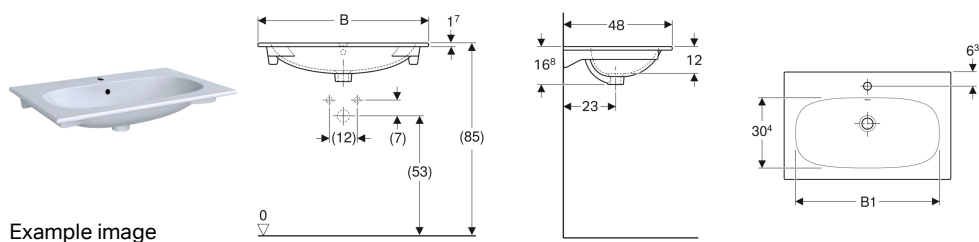

Geberit Acanto vanity basin

Example image

Application purposes

- For mounting on washbasin cabinets

Technical data

Product material

Fine fireclay

Characteristics

- Slim rim

Art. no.	Colour / surface	Tap hole	Overflow	B	B1	Cabinet width	H	T
500.640.01.2	white	centred	visible	60 cm	48.8 cm	59 cm	16.8 cm	48 cm
500.641.01.2	white	centred	visible	75 cm	63.3 cm	74 cm	16.8 cm	48 cm
500.642.01.2	white	centred	visible	90 cm	78.3 cm	89 cm	16.8 cm	48 cm
500.643.01.2	white	without	visible	90 cm	78.3 cm	89 cm	16.8 cm	48 cm