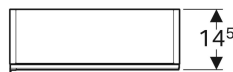

Geberit Acanto high-level cabinet with one door

Example image

Characteristics

- Wall-hung
- With one door
- Opening with handle
- Hinge side left or right
- Door with soft closing
- Moisture-resistant

- With three movable shelves
- Mirror on inside of door
- Front made of chipboard with glass cover
- Delivered preassembled

Technical data

Product material | High-compressed three-layer chipboard

Scope of delivery

- High-level cabinet
- 3 movable shelves

- Fastening material

| Art. no. | Colour / surface | B | H | T |
|--------------|---|-------|-------|---------|
| 500.639.01.2 | Body: high-gloss coated / white Doors: white / shiny glass | 45 cm | 82 cm | 17.4 cm |
| 500.639.JL.2 | Body: matt coated / sand grey Doors: sand grey / shiny glass | 45 cm | 82 cm | 17.4 cm |
| 500.639.JK.2 | Body: matt coated / lava Doors: lava / shiny glass | 45 cm | 82 cm | 17.4 cm |
| 500.639.16.1 | Body: matt coated / black Doors: black / shiny glass | 45 cm | 82 cm | 17.4 cm |