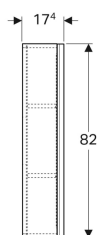

Geberit Acanto high-level cabinet with one door

Example image

Characteristics

- Wall-hung
- With one door
- Opening with handle
- Hinge side left or right
- Door with soft closing
- Moisture-resistant

- With three movable shelves
- Mirror on inside of door
- Front made of chipboard with glass cover
- Delivered preassembled

Technical data

Product material | High-compressed three-layer chipboard

Scope of delivery

- High-level cabinet
- 3 movable shelves

- Fastening material

| Art. no. | Colour / surface | B | H | T |
|--------------|---|-------|-------|---------|
| 500.639.01.2 | Body: high-gloss coated / white Doors: white / shiny glass | 45 cm | 82 cm | 17.4 cm |
| 500.639.JL.2 | Body: matt coated / sand grey Doors: sand grey / shiny glass | 45 cm | 82 cm | 17.4 cm |
| 500.639.JK.2 | Body: matt coated / lava Doors: lava / shiny glass | 45 cm | 82 cm | 17.4 cm |
| 500.639.16.1 | Body: matt coated / black Doors: black / shiny glass | 45 cm | 82 cm | 17.4 cm |