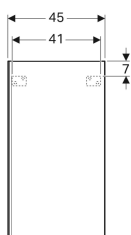

Geberit Acanto high-level cabinet with one door

Example image

Characteristics

- Wall-hung
- With one door
- Opening with handle
- Hinge side left or right
- Door with soft closing
- Moisture-resistant

- With three movable shelves
- Mirror on inside of door
- Front made of chipboard with glass cover
- Delivered preassembled

Technical data

Product material | High-compressed three-layer chipboard

Scope of delivery

- High-level cabinet
- 3 movable shelves

- Fastening material

| Art. no. | Colour / surface | B | H | T |
|--------------|---|-------|-------|---------|
| 500.639.01.2 | Body: high-gloss coated / white Doors: white / shiny glass | 45 cm | 82 cm | 17.4 cm |
| 500.639.JL.2 | Body: matt coated / sand grey Doors: sand grey / shiny glass | 45 cm | 82 cm | 17.4 cm |
| 500.639.JK.2 | Body: matt coated / lava Doors: lava / shiny glass | 45 cm | 82 cm | 17.4 cm |
| 500.639.16.1 | Body: matt coated / black Doors: black / shiny glass | 45 cm | 82 cm | 17.4 cm |