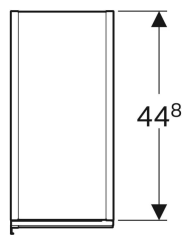

Geberit Acanto tall cabinet with two cargos

Example image

Characteristics

- Wall-hung
- With two cargos
- Opening with handle
- Drawer with soft-closing

- Moisture-resistant
- Front made of chipboard with glass cover
- Delivered preassembled

Technical data

Product material | High-compressed three-layer chipboard

Scope of delivery

- Tall cabinet
- Fastening material

Art. no.	Colour / surface	B	H	T
500.638.01.2	Body: high-gloss coated / white Cargos: white / shiny glass	22 cm	173 cm	47.6 cm
500.638.JL.2	Body: matt coated / sand grey Cargos: sand grey / shiny glass	22 cm	173 cm	47.6 cm
500.638.JK.2	Body: matt coated / lava Cargos: lava / shiny glass	22 cm	173 cm	47.6 cm
500.638.16.1	Body: matt coated / black Cargos: black / shiny glass	22 cm	173 cm	47.6 cm