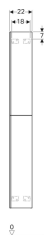

Geberit Acanto tall cabinet with two cargos

Example image

Characteristics

- Wall-hung
- With two cargos
- Opening with handle
- Drawer with soft-closing

- Moisture-resistant
- Front made of chipboard with glass cover
- Delivered preassembled

Technical data

Product material | High-compressed three-layer chipboard

Scope of delivery

- Tall cabinet
- Fastening material

Art. no.	Colour / surface	B	H	T
500.638.01.2	Body: high-gloss coated / white Cargos: white / shiny glass	22 cm	173 cm	47.6 cm
500.638.JL.2	Body: matt coated / sand grey Cargos: sand grey / shiny glass	22 cm	173 cm	47.6 cm
500.638.JK.2	Body: matt coated / lava Cargos: lava / shiny glass	22 cm	173 cm	47.6 cm
500.638.16.1	Body: matt coated / black Cargos: black / shiny glass	22 cm	173 cm	47.6 cm