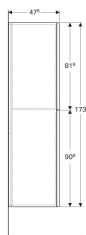

Geberit Acanto tall cabinet with two cargos

Example image

Characteristics

- Wall-hung
- With two cargos
- Opening with handle
- Drawer with soft-closing

- Moisture-resistant
- Front made of chipboard with glass cover
- Delivered preassembled

Technical data

Product material | High-compressed three-layer chipboard

Scope of delivery

- Tall cabinet
- Fastening material

Art. no.	Colour / surface	B	H	T
500.638.01.2	Body: high-gloss coated / white Cargos: white / shiny glass	22 cm	173 cm	47.6 cm
500.638.JL.2	Body: matt coated / sand grey Cargos: sand grey / shiny glass	22 cm	173 cm	47.6 cm
500.638.JK.2	Body: matt coated / lava Cargos: lava / shiny glass	22 cm	173 cm	47.6 cm
500.638.16.1	Body: matt coated / black Cargos: black / shiny glass	22 cm	173 cm	47.6 cm