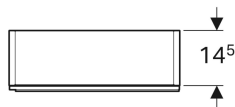

## Geberit Acanto tall cabinet with one door

Example image

### Scope of delivery

- Tall cabinet
- 5 movable shelves

- Fastening material

Art. no.	Colour / surface	B	H	T
500.637.01.2	Body: high-gloss coated / white Doors: white / shiny glass	45 cm	173 cm	17.4 cm
500.637.JL.2	Body: matt coated / sand grey Doors: sand grey / shiny glass	45 cm	173 cm	17.4 cm
500.637.JK.2	Body: matt coated / lava Doors: lava / shiny glass	45 cm	173 cm	17.4 cm
500.637.16.1	Body: matt coated / black Doors: black / shiny glass	45 cm	173 cm	17.4 cm