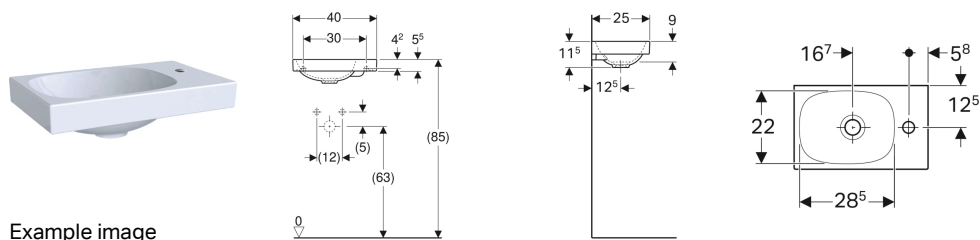

Geberit Acanto handrinse basin, right tap hole

Example image

Characteristics

- Can be installed with a washbasin cabinet
- Asymmetrical

Technical data

Product material | Fine fireclay

Art. no.	Colour / surface	Tap hole	Overflow	B	H	T
500.635.01.2	white	right	without	40 cm	11.5 cm	25 cm