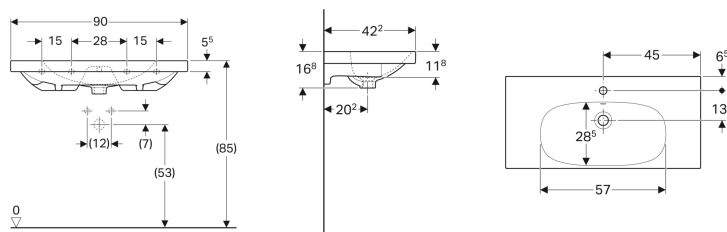

Geberit Acanto washbasin, small projection, with shelf surface, easy fastening

Example image

- With shelf surface

Characteristics

- Can be installed with a washbasin cabinet
- Small projection
- Easy fastening with Geberit washbasin wall fixing type EFF1

Technical data

Product material | Fine fireclay

Scope of delivery

- Wall fixing type EFF1

Art. no.	Colour / surface	Tap hole	Overflow	B	Cabinet width	H	T
500.633.01.2	white	centred	visible	90 cm	89 cm	16.8 cm	42.2 cm
500.634.01.2	white	without	visible	90 cm	89 cm	16.8 cm	42.2 cm