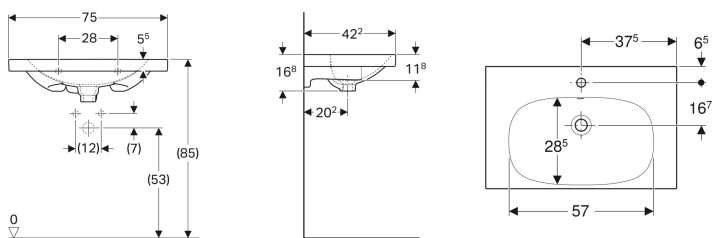

Geberit Acanto washbasin, small projection, with shelf surface

Example image

- With shelf surface

Characteristics

- Can be installed with a washbasin cabinet
- Small projection

Technical data

Product material | Fine fireclay

Art. no.	Colour / surface	Tap hole	Overflow	B	Cabinet width	H	T
500.632.01.2	white	centred	visible	75 cm	74 cm	16.8 cm	42.2 cm

Accessories

- Geberit bottle trap for washbasin, plastic, horizontal outlet
- Geberit fastening material for washbasin