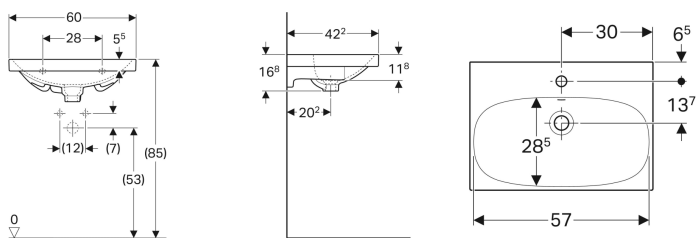

Geberit Acanto washbasin, small projection

Example image

Characteristics

- Can be installed with a washbasin cabinet
- Small projection

Technical data

Product material | Fine fireclay

Art. no.	Colour / surface	Tap hole	Overflow	B	Cabinet width	H	T
500.631.01.2	white	centred	visible	60 cm	59.5 cm	16.8 cm	42.2 cm