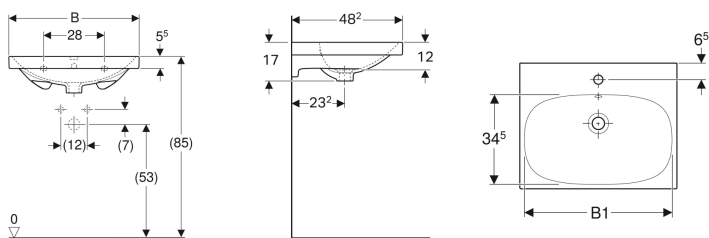

Geberit Acanto washbasin

Example image

Characteristics

- Can be installed with a washbasin cabinet

Technical data

Product material

Fine fireclay

Art. no.	Colour / surface	Tap hole	Overflow	B	B1	Cabinet width	H	T
500.620.01.2	white	centred	visible	60 cm	57 cm	59.5 cm	17 cm	48.2 cm
500.621.01.2	white	centred	visible	65 cm	61.5 cm	64 cm	17 cm	48.2 cm