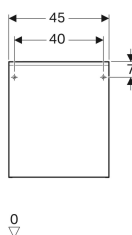

Geberit Acanto low cabinet with one drawer and internal drawer

Example image

Characteristics

- Wall-hung
- With one drawer
- With one internal drawer
- Opening with handle
- Drawer with soft-closing

- Moisture-resistant
- Front made of chipboard with glass cover
- Delivered preassembled

Technical data

Product material | High-compressed three-layer chipboard

Scope of delivery

- Low cabinet
- Fastening material

Art. no.	Colour / surface	B	H	T
500.618.01.2	Body: high-gloss coated / white Drawers: white / shiny glass	45 cm	52 cm	47.6 cm
500.618.JL.2	Body: matt coated / sand grey Drawers: sand grey / shiny glass	45 cm	52 cm	47.6 cm
500.618.JK.2	Body: matt coated / lava Drawers: lava / shiny glass	45 cm	52 cm	47.6 cm
500.618.16.1	Body: matt coated / black Drawers: black / shiny glass	45 cm	52 cm	47.6 cm