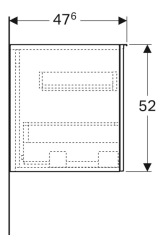

Geberit Acanto low cabinet with one drawer and internal drawer

Example image

Characteristics

- Wall-hung
- With one drawer
- With one internal drawer
- Opening with handle
- Drawer with soft-closing

- Moisture-resistant
- Front made of chipboard with glass cover
- Delivered preassembled

Technical data

Product material | High-compressed three-layer chipboard

Scope of delivery

- Low cabinet
- Fastening material

Art. no.	Colour / surface	B	H	T
500.618.01.2	Body: high-gloss coated / white Drawers: white / shiny glass	45 cm	52 cm	47.6 cm
500.618.JL.2	Body: matt coated / sand grey Drawers: sand grey / shiny glass	45 cm	52 cm	47.6 cm
500.618.JK.2	Body: matt coated / lava Drawers: lava / shiny glass	45 cm	52 cm	47.6 cm
500.618.16.1	Body: matt coated / black Drawers: black / shiny glass	45 cm	52 cm	47.6 cm