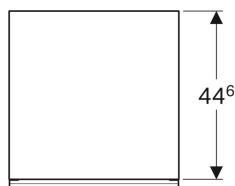

Geberit Acanto low cabinet with one drawer and internal drawer

Example image

Characteristics

- Wall-hung
- With one drawer
- With one internal drawer
- Opening with handle
- Drawer with soft-closing

- Moisture-resistant
- Front made of chipboard with glass cover
- Delivered preassembled

Technical data

Product material | High-compressed three-layer chipboard

Scope of delivery

- Low cabinet
- Fastening material

Art. no.	Colour / surface	B	H	T
500.618.01.2	Body: high-gloss coated / white Drawers: white / shiny glass	45 cm	52 cm	47.6 cm
500.618.JL.2	Body: matt coated / sand grey Drawers: sand grey / shiny glass	45 cm	52 cm	47.6 cm
500.618.JK.2	Body: matt coated / lava Drawers: lava / shiny glass	45 cm	52 cm	47.6 cm
500.618.16.1	Body: matt coated / black Drawers: black / shiny glass	45 cm	52 cm	47.6 cm