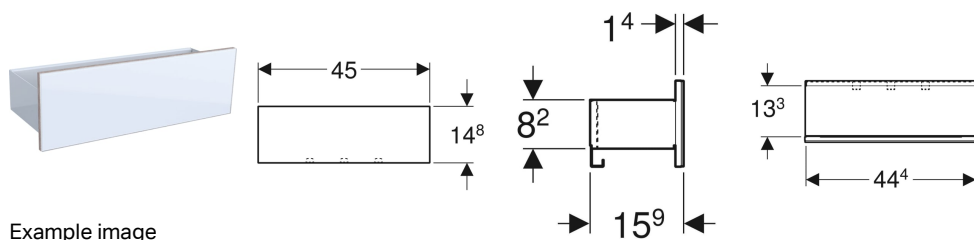

Geberit Acanto wall shelf

Example image

Characteristics

- Wall-hung
- With three towel hooks
- Moisture-resistant

- Front made of chipboard with glass cover
- Delivered preassembled

Technical data

Product material | Steel

Scope of delivery

- Wall shelf
- Fastening material

Art. no.	Colour / surface	B	H	T
500.617.01.2	Body: matt powder-coated / white Front: white / shiny glass	45 cm	14.8 cm	15.9 cm
500.617.JL.2	Body: matt powder-coated / sand grey Front: sand grey / shiny glass	45 cm	14.8 cm	15.9 cm
500.617.JK.2	Body: matt powder-coated / lava Front: lava / shiny glass	45 cm	14.8 cm	15.9 cm
500.617.16.1	Body: matt powder-coated / black Front: black / shiny glass	45 cm	14.8 cm	15.9 cm