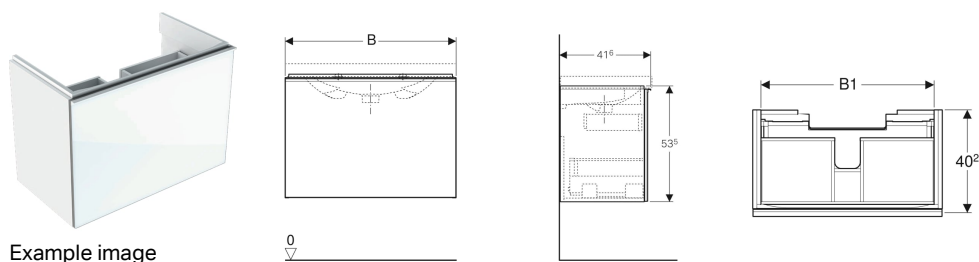

Geberit Acanto cabinet for washbasin, with one drawer and one internal drawer, small projection, with trap

Characteristics

- Wall-hung
- With one drawer
- With one internal drawer
- Opening with handle
- Drawer with soft-closing

- Small projection
- Moisture-resistant
- Front made of chipboard with glass cover
- Delivered preassembled

Technical data

Product material | High-compressed three-layer chipboard

Scope of delivery

- Cabinet for washbasin
- Bottle trap with dip tube, space-saving model, ø 32 mm (art. no. 151.116.11.1)
- Fastening material

Art. no.	Colour / surface	B	B1	Washbasin width	H	T
500.614.01.2	Body: high-gloss coated / white Drawers: white / shiny glass	59.5 cm	53.1 cm	60 cm	53.5 cm	41.6 cm
500.615.01.2	Body: high-gloss coated / white Drawers: white / shiny glass	74 cm	67.6 cm	75 cm	53.5 cm	41.6 cm
500.616.01.2	Body: high-gloss coated / white Drawers: white / shiny glass	89 cm	82.6 cm	90 cm	53.5 cm	41.6 cm
500.614.JL.2	Body: matt coated / sand grey Drawers: sand grey / shiny glass	59.5 cm	53.1 cm	60 cm	53.5 cm	41.6 cm
500.615.JL.2	Body: matt coated / sand grey Drawers: sand grey / shiny glass	74 cm	67.6 cm	75 cm	53.5 cm	41.6 cm
500.616.JL.2	Body: matt coated / sand grey Drawers: sand grey / shiny glass	89 cm	82.6 cm	90 cm	53.5 cm	41.6 cm
500.614.JK.2	Body: matt coated / lava Drawers: lava / shiny glass	59.5 cm	53.1 cm	60 cm	53.5 cm	41.6 cm
500.615.JK.2	Body: matt coated / lava Drawers: lava / shiny glass	74 cm	67.6 cm	75 cm	53.5 cm	41.6 cm
500.616.JK.2	Body: matt coated / lava Drawers: lava / shiny glass	89 cm	82.6 cm	90 cm	53.5 cm	41.6 cm
500.614.16.1	Body: matt coated / black Drawers: black / shiny glass	59.5 cm	53.1 cm	60 cm	53.5 cm	41.6 cm
500.615.16.1	Body: matt coated / black Drawers: black / shiny glass	74 cm	67.6 cm	75 cm	53.5 cm	41.6 cm
500.616.16.1	Body: matt coated / black Drawers: black / shiny glass	89 cm	82.6 cm	90 cm	53.5 cm	41.6 cm