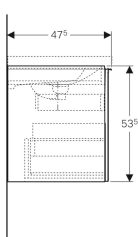

Characteristics

- Wall-hung
- With one drawer
- With one internal drawer
- Opening with handle
- Drawer with soft-closing

- Moisture-resistant
- Front made of chipboard with glass cover
- Delivered preassembled

Technical data

Product material | High-compressed three-layer chipboard

Scope of delivery

- Cabinet for washbasin
- Bottle trap with dip tube, space-saving model, ø 32 mm (art. no. 151.116.11.1)
- Fastening material

Art. no.	Colour / surface	B	B1	Washbasin width	H	T
500.609.01.2	Body: high-gloss coated / white Drawers: white / shiny glass	59.5 cm	53.1 cm	60 cm	53.5 cm	47.5 cm
500.610.01.2	Body: high-gloss coated / white Drawers: white / shiny glass	64 cm	57.6 cm	65 cm	53.5 cm	47.5 cm
500.611.01.2	Body: high-gloss coated / white Drawers: white / shiny glass	74 cm	67.6 cm	75 cm	53.5 cm	47.5 cm
500.612.01.2	Body: high-gloss coated / white Drawers: white / shiny glass	89 cm	82.6 cm	90 cm	53.5 cm	47.5 cm
500.609.JL.2	Body: matt coated / sand grey Drawers: sand grey / shiny glass	59.5 cm	53.1 cm	60 cm	53.5 cm	47.5 cm
500.610.JL.2	Body: matt coated / sand grey Drawers: sand grey / shiny glass	64 cm	57.6 cm	65 cm	53.5 cm	47.5 cm
500.611.JL.2	Body: matt coated / sand grey Drawers: sand grey / shiny glass	74 cm	67.6 cm	75 cm	53.5 cm	47.5 cm
500.612.JL.2	Body: matt coated / sand grey Drawers: sand grey / shiny glass	89 cm	82.6 cm	90 cm	53.5 cm	47.5 cm
500.609.JK.2	Body: matt coated / lava Drawers: lava / shiny glass	59.5 cm	53.1 cm	60 cm	53.5 cm	47.5 cm
500.610.JK.2	Body: matt coated / lava Drawers: lava / shiny glass	64 cm	57.6 cm	65 cm	53.5 cm	47.5 cm
500.611.JK.2	Body: matt coated / lava Drawers: lava / shiny glass	74 cm	67.6 cm	75 cm	53.5 cm	47.5 cm
500.612.JK.2	Body: matt coated / lava Drawers: lava / shiny glass	89 cm	82.6 cm	90 cm	53.5 cm	47.5 cm
500.609.16.1	Body: matt coated / black Drawers: black / shiny glass	59.5 cm	53.1 cm	60 cm	53.5 cm	47.5 cm
500.610.16.1	Body: matt coated / black Drawers: black / shiny glass	64 cm	57.6 cm	65 cm	53.5 cm	47.5 cm
500.611.16.1	Body: matt coated / black Drawers: black / shiny glass	74 cm	67.6 cm	75 cm	53.5 cm	47.5 cm
500.612.16.1	Body: matt coated / black Drawers: black / shiny glass	89 cm	82.6 cm	90 cm	53.5 cm	47.5 cm