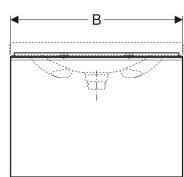

Geberit Acanto cabinet for washbasin, with one drawer, one internal drawer and trap

0

Characteristics

- Wall-hung
- With one drawer
- With one internal drawer
- Opening with handle
- Drawer with soft-closing

- Moisture-resistant
- Front made of chipboard with glass cover
- Delivered preassembled

Technical data

Product material | High-compressed three-layer chipboard

Scope of delivery

- Cabinet for washbasin
- Bottle trap with dip tube, space-saving model, ø 32 mm (art. no. 151.116.11.1)
- Fastening material