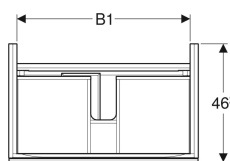

Characteristics

- Wall-hung
- With one drawer
- With one internal drawer
- Opening with handle
- Drawer with soft-closing

- Moisture-resistant
- Front made of chipboard with glass cover
- Delivered preassembled

Technical data

Product material | High-compressed three-layer chipboard

Scope of delivery

- Cabinet for washbasin
- Bottle trap with dip tube, space-saving model, ø 32 mm (art. no. 151.116.11.1)
- Fastening material

Art. no.	Colour / surface	B	B1	Washbasin width	H	T
500.609.01.2	Body: high-gloss coated / white Drawers: white / shiny glass	59.5 cm	53.1 cm	60 cm	53.5 cm	47.5 cm
500.610.01.2	Body: high-gloss coated / white Drawers: white / shiny glass	64 cm	57.6 cm	65 cm	53.5 cm	47.5 cm
500.611.01.2	Body: high-gloss coated / white Drawers: white / shiny glass	74 cm	67.6 cm	75 cm	53.5 cm	47.5 cm
500.612.01.2	Body: high-gloss coated / white Drawers: white / shiny glass	89 cm	82.6 cm	90 cm	53.5 cm	47.5 cm
500.609.JL.2	Body: matt coated / sand grey Drawers: sand grey / shiny glass	59.5 cm	53.1 cm	60 cm	53.5 cm	47.5 cm
500.610.JL.2	Body: matt coated / sand grey Drawers: sand grey / shiny glass	64 cm	57.6 cm	65 cm	53.5 cm	47.5 cm
500.611.JL.2	Body: matt coated / sand grey Drawers: sand grey / shiny glass	74 cm	67.6 cm	75 cm	53.5 cm	47.5 cm
500.612.JL.2	Body: matt coated / sand grey Drawers: sand grey / shiny glass	89 cm	82.6 cm	90 cm	53.5 cm	47.5 cm
500.609.JK.2	Body: matt coated / lava Drawers: lava / shiny glass	59.5 cm	53.1 cm	60 cm	53.5 cm	47.5 cm
500.610.JK.2	Body: matt coated / lava Drawers: lava / shiny glass	64 cm	57.6 cm	65 cm	53.5 cm	47.5 cm
500.611.JK.2	Body: matt coated / lava Drawers: lava / shiny glass	74 cm	67.6 cm	75 cm	53.5 cm	47.5 cm
500.612.JK.2	Body: matt coated / lava Drawers: lava / shiny glass	89 cm	82.6 cm	90 cm	53.5 cm	47.5 cm
500.609.16.1	Body: matt coated / black Drawers: black / shiny glass	59.5 cm	53.1 cm	60 cm	53.5 cm	47.5 cm
500.610.16.1	Body: matt coated / black Drawers: black / shiny glass	64 cm	57.6 cm	65 cm	53.5 cm	47.5 cm
500.611.16.1	Body: matt coated / black Drawers: black / shiny glass	74 cm	67.6 cm	75 cm	53.5 cm	47.5 cm
500.612.16.1	Body: matt coated / black Drawers: black / shiny glass	89 cm	82.6 cm	90 cm	53.5 cm	47.5 cm