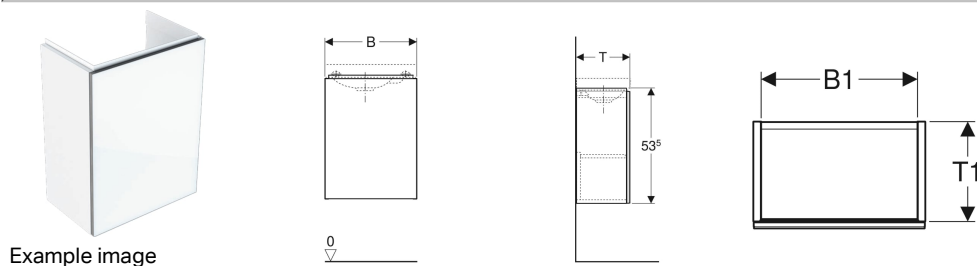

## Geberit Acanto cabinet for handrinse basin, with one door and trap

### Characteristics

- Wall-hung
- With one door
- Opening with push-to-open mechanism
- Hinge side left or right

- Moisture-resistant
- Front made of chipboard with glass cover
- Delivered preassembled

### Scope of delivery

- Cabinet for handrinse basin
- Bottle trap with dip tube, space-saving model, ø 32 mm (art. no. 151.116.11.1)
- Fastening material

Art. no.	Colour / surface	B	B1	Washbasin width	H	T	T1
500.607.01.2	Body: high-gloss coated / white Doors: white / shiny glass	39.5 cm	36 cm	40 cm	53.5 cm	24.5 cm	23 cm
500.608.01.2	Body: high-gloss coated / white Doors: white / shiny glass	44.5 cm	41 cm	45 cm	53.5 cm	37.5 cm	36 cm
500.607.JL.2	Body: matt coated / sand grey Doors: sand grey / shiny glass	39.5 cm	36 cm	40 cm	53.5 cm	24.5 cm	23 cm
500.608.JL.2	Body: matt coated / sand grey Doors: sand grey / shiny glass	44.5 cm	41 cm	45 cm	53.5 cm	37.5 cm	36 cm
500.607.JK.2	Body: matt coated / lava Doors: lava / shiny glass	39.5 cm	36 cm	40 cm	53.5 cm	24.5 cm	23 cm
500.608.JK.2	Body: matt coated / lava Doors: lava / shiny glass	44.5 cm	41 cm	45 cm	53.5 cm	37.5 cm	36 cm
500.607.16.1	Body: matt coated / black Doors: black / shiny glass	39.5 cm	36 cm	40 cm	53.5 cm	24.5 cm	23 cm
500.608.16.1	Body: matt coated / black Doors: black / shiny glass	44.5 cm	41 cm	45 cm	53.5 cm	37.5 cm	36 cm