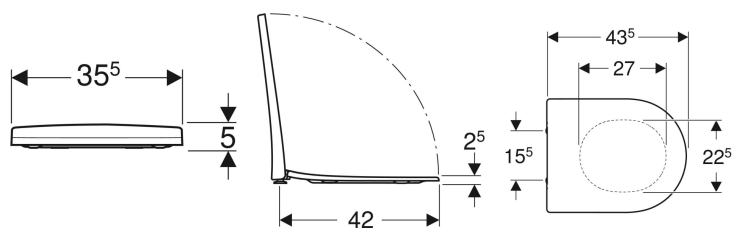

**Geberit Acanto WC seat**

Example image

- Antibacterial

**Characteristics**

- Overlapping WC lid
- Slim design

**Technical data**

Product material

Duroplast

Art. no.	Colour / surface	Quick-release hinges	Soft-closing mechanism	Fastening	Hinge material
500.605.01.2	white	yes	yes	from above	Brass chrome-plated
500.604.01.2	white	no	no	from above	Brass chrome-plated
500.660.01.2	white	no	yes	from above	Brass chrome-plated