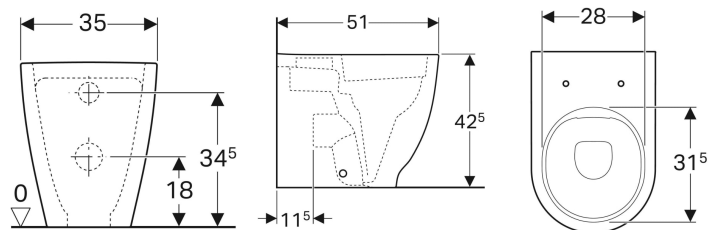

Geberit Acanto floor-standing WC, washdown, raised, back-to-wall, shrouded, Rimfree

Example image

Application purposes

- For concealed cisterns
- For concealed flushing valves

Characteristics

- Floor-standing
- Back-to-wall
- Washdown WC
- Rimfree
- Type 1, full flush volume 6 / 5 / 4 l, in accordance with EN 997

- Horizontal or vertical outlet
- Type 2 in accordance with EN 997
- Flushes with 4.5 l
- Shrouded
- Hidden fastening
- Small projection
- Raised seat height

Technical data

Product material | Vitreous china

Scope of delivery

- Fastening material

To order additionally

- WC seat

Art. no.	Colour / surface	B	H	T
500.602.01.2	white	35 cm	42.5 cm	51 cm

- Recommended for Geberit Sigma and Omega concealed cisterns