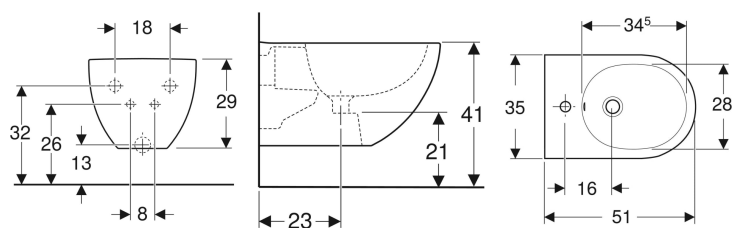

Geberit Acanto wall-hung bidet, shrouded

Example image

Application purposes

- For single-hole taps with flexible hoses

Characteristics

- Wall-hung
- Hidden water supply connection

- Easy fastening with Geberit bidet wall fixing type EFF2
- Shrouded
- Hidden fastening

Technical data

Product material | Vitreous china

Scope of delivery

- Fastening material

Art. no.	Colour / surface	Overflow	B	H	T
500.601.01.2	white	visible	35 cm	29 cm	51 cm

Accessories

- Geberit fastening material for wall-hung WCs and wall-hung bidets