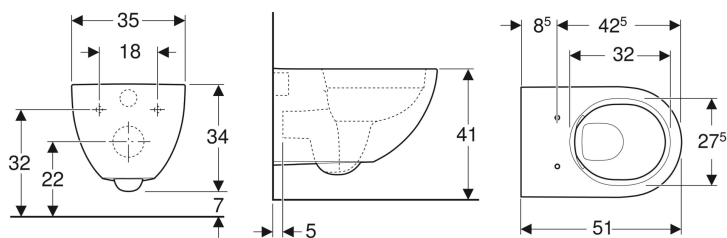

Geberit Acanto wall-hung WC, washdown, shrouded, Rimfree

Example image

Application purposes

- For concealed cisterns
- For concealed flushing valves

Characteristics

- Wall-hung
- Washdown WC
- Rimfree

- Easy fastening with Geberit WC wall fixing type EFF2
- Type 1, full flush volume 6 / 5 / 4 l, in accordance with EN 997
- Type 2 in accordance with EN 997
- Flushes with 4.5 l
- Shrouded
- Hidden fastening

Technical data

Product material | Vitreous china

Scope of delivery

- Fastening material

To order additionally

- WC seat

Art. no.	Colour / surface	B	H	T
500.600.01.2	white	35 cm	34 cm	51 cm

Accessories