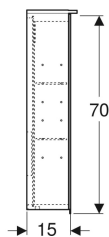

Geberit Option Plus mirror cabinet with lighting and three doors

Example image

Characteristics

- LED lighting
- Indirect lighting
- Touch-sensor switch for the upper light
- Touch-sensor switch for the bottom light
- Suitable for all bathroom series
- USB port
- Mirrored body
- Mirrored back side
- Power socket
- With three doors
- Doors mirrored on both sides
- Movable glass shelves
- Magnifying mirror

- Magnetic holder

Technical data

| | |
|-------------------------|---------------------------------------|
| Protection degree | IP44 |
| Nominal voltage | 230 V AC |
| Mains frequency | 50 Hz |
| Operating voltage | 12 V DC |
| Output voltage | 12 V DC |
| Product material | High-compressed three-layer chipboard |
| Energy efficiency class | A++ |
| Light colour | 4200 K |

Scope of delivery

- Mirror cabinet
- 6 glass shelves
- Magnifying mirror

- Magnetic holder
- Fastening material

| Art. no. | Colour / surface | B | B1 | B2 | B3 | H | T | Protect ion class | Power co nsu mption | Plug t ype | Power so cket | Lumin ous flux | Luminous flux, indirect |
|--------------|--|--------|----------|---------|-------|-------|---------|-------------------|---------------------|-----------------------|------------------------|----------------|-------------------------|
| 500.596.P5.1 | Body: outside mirrored Doors: inside and outside mirrored | 90 cm | 86.4 cm | 41.4 cm | 24 cm | 70 cm | 17.2 cm | II | 14.5 W | BS 4573 shaver socket | Euro-American Standard | 1470 lm | 560 lm |
| 500.597.P5.1 | Body: outside mirrored Doors: inside and outside mirrored | 120 cm | 114.6 cm | 49.4 cm | 35 cm | 70 cm | 17.2 cm | II | 19 W | BS 4573 shaver socket | Euro-American Standard | 1890 lm | 770 lm |

- One power socket for mirror cabinet 90 cm Two power sockets for mirror cabinet 120 cm