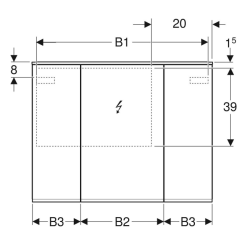

Geberit Option Plus mirror cabinet with lighting and three doors

Example image

Characteristics

- LED lighting
- Indirect lighting
- Touch-sensor switch for the upper light
- Touch-sensor switch for the bottom light
- Suitable for all bathroom series
- USB port
- Mirrored body
- Mirrored back side
- Power socket
- With three doors
- Doors mirrored on both sides
- Movable glass shelves
- Magnifying mirror

- Magnetic holder

Technical data

| | |
|-------------------------|---------------------------------------|
| Protection degree | IP44 |
| Nominal voltage | 230 V AC |
| Mains frequency | 50 Hz |
| Operating voltage | 12 V DC |
| Output voltage | 12 V DC |
| Product material | High-compressed three-layer chipboard |
| Energy efficiency class | A++ |
| Light colour | 4200 K |

Scope of delivery

- Mirror cabinet
- 6 glass shelves
- Magnifying mirror

- Magnetic holder
- Fastening material

| Art. no. | Colour / surface | B | B1 | B2 | B3 | H | T | Protect ion class | Power co nsu mption | Plug t ype | Power so cket | Lumin ous flux | Luminous flux, indirect |
|--------------|--|--------|----------|---------|-------|-------|---------|-------------------|---------------------|-----------------------|------------------------|----------------|-------------------------|
| 500.596.P5.1 | Body: outside mirrored Doors: inside and outside mirrored | 90 cm | 86.4 cm | 41.4 cm | 24 cm | 70 cm | 17.2 cm | II | 14.5 W | BS 4573 shaver socket | Euro-American Standard | 1470 lm | 560 lm |
| 500.597.P5.1 | Body: outside mirrored Doors: inside and outside mirrored | 120 cm | 114.6 cm | 49.4 cm | 35 cm | 70 cm | 17.2 cm | II | 19 W | BS 4573 shaver socket | Euro-American Standard | 1890 lm | 770 lm |

- One power socket for mirror cabinet 90 cm Two power sockets for mirror cabinet 120 cm