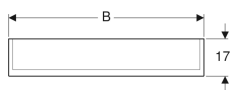

Geberit Option Plus mirror cabinet with lighting and three doors

Example image

Characteristics

- LED lighting
- Indirect lighting
- Touch-sensor switch for the upper light
- Touch-sensor switch for the bottom light
- Suitable for all bathroom series
- USB port
- Mirrored body
- Mirrored back side
- Power socket
- With three doors
- Doors mirrored on both sides
- Movable glass shelves
- Magnifying mirror

Scope of delivery

- Mirror cabinet
- 6 glass shelves
- Magnifying mirror

- Magnetic holder
- Fastening material

| Art. no. | Colour / surface | B | B1 | B2 | B3 | H | T | Protect ion class | Power co nsu mption | Plug t ype | Power so cket | Lumin ous flux | Luminous flux, indirect |
|--------------|--|--------|----------|---------|-------|-------|---------|-------------------|---------------------|-----------------------|------------------------|----------------|-------------------------|
| 500.596.P5.1 | Body: outside mirrored Doors: inside and outside mirrored | 90 cm | 86.4 cm | 41.4 cm | 24 cm | 70 cm | 17.2 cm | II | 14.5 W | BS 4573 shaver socket | Euro-American Standard | 1470 lm | 560 lm |
| 500.597.P5.1 | Body: outside mirrored Doors: inside and outside mirrored | 120 cm | 114.6 cm | 49.4 cm | 35 cm | 70 cm | 17.2 cm | II | 19 W | BS 4573 shaver socket | Euro-American Standard | 1890 lm | 770 lm |