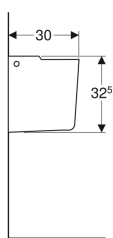

**Geberit Smyle half pedestal**

Example image

**Application purposes**

- For washbasins with a width of 55 cm or more

**Technical data**

Product material

Vitreous china

**Scope of delivery**

- Fastening material

Art. no.	Colour / surface
500.576.01.1	white