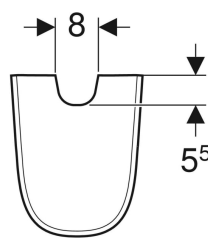

**Geberit Smyle half pedestal**

Example image

**Application purposes**

- For washbasins with a width of 55 cm or more

**Technical data**

Product material

Vitreous china

**Scope of delivery**

- Fastening material

Art. no.	Colour / surface
500.576.01.1	white