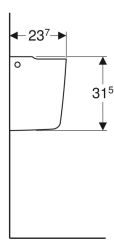

Geberit Smyle half pedestal for handrinse basins

Example image

Application purposes

- For handrinse basins

Characteristics

- Easy fastening with Geberit fastening material Kerafix, for half pedestals

Scope of delivery

- Fastening material

Technical data

Product material

Vitreous china

Art. no.	Colour / surface
----------	------------------

500.575.01.1	white
--------------	-------