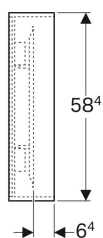

Geberit Citterio illuminated mirror

Example image

Characteristics

- Mirror surface with LED light strip integrated in frame
- Light operated by wall switch
- Frame made of wood

Technical data

Protection degree	IP44
Protection class	II
Nominal voltage	230 V AC
Mains frequency	50 Hz
Operating voltage	12 V DC
Output voltage	12 V DC
Product material	Glass
Energy efficiency class	A++
Light colour	4200 K

Art. no.	Colour / surface	B	B1	B2	B3	H	T	Power consumption	Luminous flux
500.570.JI.1	oak beige / wooden-textured melamine	118.4 cm	110 cm	80 cm	77 cm	58.4 cm	14 cm	28 W	3640 lm
500.572.JI.1	oak beige / wooden-textured melamine	88.4 cm	80 cm	57.6 cm	47 cm	58.4 cm	14 cm	22 W	2860 lm
500.570.JJ.1	oak grey-brown / wooden-textured melamine	118.4 cm	110 cm	80 cm	77 cm	58.4 cm	14 cm	28 W	3640 lm
500.572.JJ.1	oak grey-brown / wooden-textured melamine	88.4 cm	80 cm	57.6 cm	47 cm	58.4 cm	14 cm	22 W	2860 lm