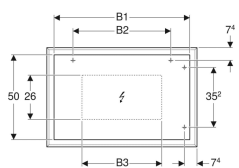

Geberit Citterio illuminated mirror

Example image

Characteristics

- Mirror surface with LED light strip integrated in frame
- Light operated by wall switch
- Frame made of wood

Technical data

Protection degree	IP44
Protection class	II
Nominal voltage	230 V AC
Mains frequency	50 Hz
Operating voltage	12 V DC
Output voltage	12 V DC
Product material	Glass
Energy efficiency class	A++
Light colour	4200 K

Art. no.	Colour / surface	B	B1	B2	B3	H	T	Power consumption	Luminous flux
500.570.JI.1	oak beige / wooden-textured melamine	118.4 cm	110 cm	80 cm	77 cm	58.4 cm	14 cm	28 W	3640 lm
500.572.JI.1	oak beige / wooden-textured melamine	88.4 cm	80 cm	57.6 cm	47 cm	58.4 cm	14 cm	22 W	2860 lm
500.570.JJ.1	oak grey-brown / wooden-textured melamine	118.4 cm	110 cm	80 cm	77 cm	58.4 cm	14 cm	28 W	3640 lm
500.572.JJ.1	oak grey-brown / wooden-textured melamine	88.4 cm	80 cm	57.6 cm	47 cm	58.4 cm	14 cm	22 W	2860 lm