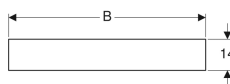

Geberit Citterio illuminated mirror

Example image

Characteristics

- Mirror surface with LED light strip integrated in frame
- Light operated by wall switch
- Frame made of wood

Technical data

Protection degree	IP44
Protection class	II
Nominal voltage	230 V AC
Mains frequency	50 Hz
Operating voltage	12 V DC
Output voltage	12 V DC
Product material	Glass
Energy efficiency class	A++
Light colour	4200 K

Art. no.	Colour / surface	B	B1	B2	B3	H	T	Power consumption	Luminous flux
500.570.JI.1	oak beige / wooden-textured melamine	118.4 cm	110 cm	80 cm	77 cm	58.4 cm	14 cm	28 W	3640 lm
500.572.JI.1	oak beige / wooden-textured melamine	88.4 cm	80 cm	57.6 cm	47 cm	58.4 cm	14 cm	22 W	2860 lm
500.570.JJ.1	oak grey-brown / wooden-textured melamine	118.4 cm	110 cm	80 cm	77 cm	58.4 cm	14 cm	28 W	3640 lm
500.572.JJ.1	oak grey-brown / wooden-textured melamine	88.4 cm	80 cm	57.6 cm	47 cm	58.4 cm	14 cm	22 W	2860 lm