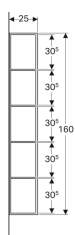

Geberit Citterio shelf unit with mirror

Example image

Characteristics

- With eight fixed shelves
- Front with mirror

- Delivered preassembled

Technical data

Product material | High-compressed three-layer chipboard

Scope of delivery

- Fastening material

Art. no.	Colour / surface	B	H	T
500.569.JI.1	oak beige / wooden-textured melamine	40 cm	160 cm	25 cm
500.569.JJ.1	oak grey-brown / wooden-textured melamine	40 cm	160 cm	25 cm