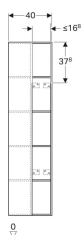

Geberit Citterio shelf unit with mirror

Example image

Characteristics

- With eight fixed shelves
- Front with mirror

- Delivered preassembled

Technical data

Product material | High-compressed three-layer chipboard

Scope of delivery

- Fastening material

Art. no.	Colour / surface	B	H	T
500.569.JI.1	oak beige / wooden-textured melamine	40 cm	160 cm	25 cm
500.569.JJ.1	oak grey-brown / wooden-textured melamine	40 cm	160 cm	25 cm