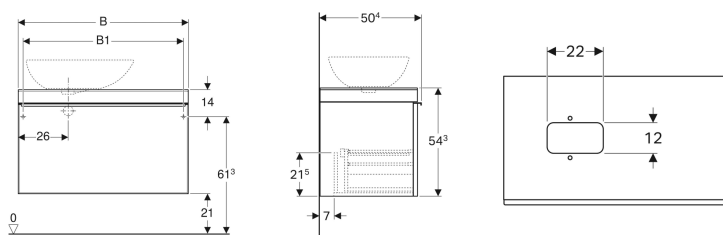

Geberit Citterio cabinet for lay-on washbasin, with one drawer

Example image

Characteristics

- Wall-hung
- With one drawer
- Opening with handle
- Drawer with soft-closing
- Front made of glass

- Can be equipped with feet
- Cover plate made of glass
- Drawer frame made of metal
- Delivered preassembled

Technical data

Product material | High-compressed three-layer chipboard

Scope of delivery

- Fastening material

Art. no.	Colour / surface	B	B1	Washbasin width	H	T	Trap cutout
500.558.JI.1	Drawers: taupe / shiny glass Body: wood-textured melamine / oak beige	73.4 cm	68.4 cm	56 cm	54.3 cm	50.4 cm	left or right
500.560.JI.1	Drawers: taupe / shiny glass Body: wood-textured melamine / oak beige	88.4 cm	83.4 cm	56 cm	54.3 cm	50.4 cm	left or right
500.561.JI.1	Drawers: taupe / shiny glass Body: wood-textured melamine / oak beige	118.4 cm	113.4 cm	56 cm	54.3 cm	50.4 cm	left or right
500.558.JJ.1	Drawers: black / shiny glass Body: wood-textured melamine / oak grey-brown	73.4 cm	68.4 cm	56 cm	54.3 cm	50.4 cm	left or right
500.560.JJ.1	Drawers: black / shiny glass Body: wood-textured melamine / oak grey-brown	88.4 cm	83.4 cm	56 cm	54.3 cm	50.4 cm	left or right
500.561.JJ.1	Drawers: black / shiny glass Body: wood-textured melamine / oak grey-brown	118.4 cm	113.4 cm	56 cm	54.3 cm	50.4 cm	left or right