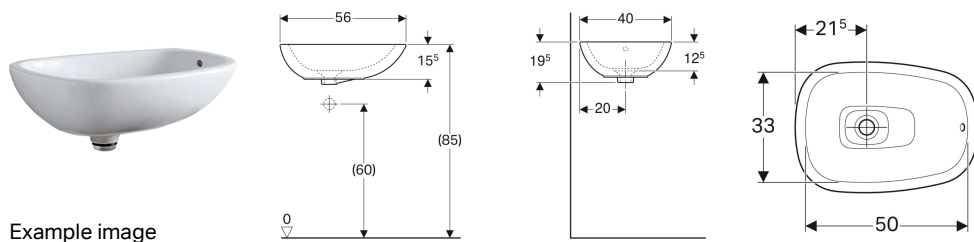

## Geberit Citterio lay-on washbasin with waste outlet

Example image

### Characteristics

- Asymmetrical

### To order additionally

- Washbasin connector

Art. no.	Colour / surface	Tap hole	Overflow	B	H	T
500.543.01.1	white / KeraTect	without	visible	56 cm	19.5 cm	40 cm