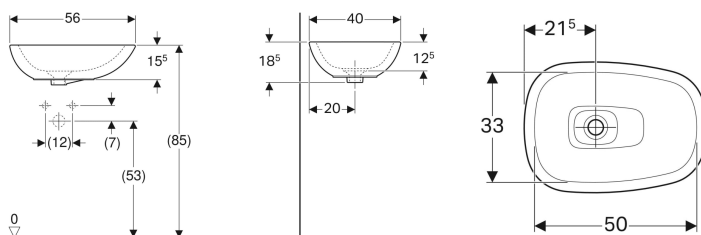

Geberit Citterio lay-on washbasin

Example image

Characteristics

- Asymmetrical

Technical data

Product material

Vitreous china

Scope of delivery

- Drain cover made of sanitary ceramic
- Fastening material

To order additionally

- Washbasin connector

Art. no.	Colour / surface	Tap hole	Overflow	B	H	T
500.542.01.1	white / KeraTect	without	without	56 cm	18.5 cm	40 cm