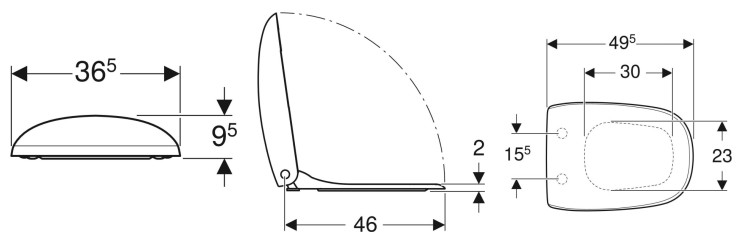

Geberit Citterio WC seat

Example image

Characteristics

- Overlapping WC lid

Technical data

Product material | Duroplast

Art. no.	Colour / surface	Soft-closing mechanism	Fastening	Hinge material
500.540.01.1	white	yes	from above	Brass chrome-plated