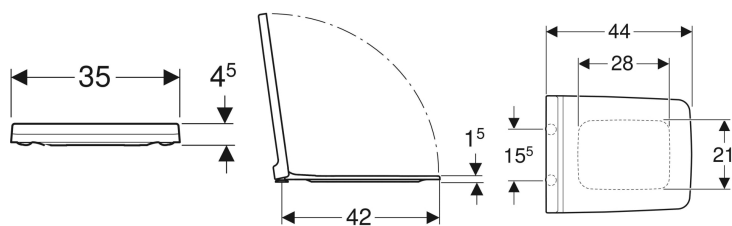

**Geberit Xeno<sup>2</sup> WC seat**

Example image

**Characteristics**

- Overlapping WC lid

**Technical data**

Product material

Duroplast

Art. no.	Colour / surface	Quick-release hinges	Soft-closing mechanism	Fastening	Hinge material	
500.833.01.1	white	yes	yes	from above	Brass chrome-plated	New
500.537.01.1	white	no	yes	from above	Brass chrome-plated	