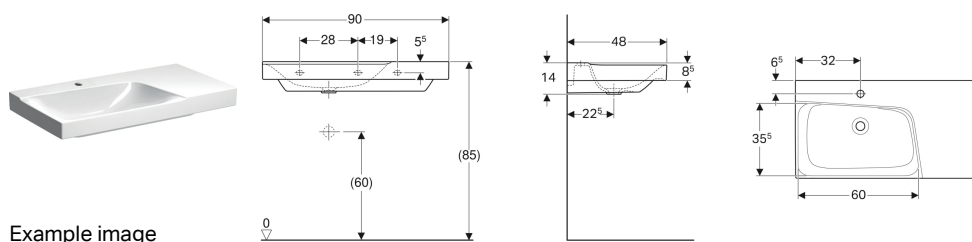

Geberit Xeno² washbasin with shelf surface

Example image

- With shelf surface

Characteristics

- Can be installed with a washbasin cabinet
- Asymmetrical

Technical data

Product material

Fine fireclay

To order additionally

- Washbasin connector

Art. no.	Colour / surface	Tap hole	Overflow	Shelf space	B	H	T
500.533.01.1	white / KeraTect	centred	without	right	90 cm	14 cm	48 cm
500.535.01.1	white / KeraTect	centred	without	left	90 cm	14 cm	48 cm
500.534.01.1	white / KeraTect	without	without	right	90 cm	14 cm	48 cm
500.536.01.1	white / KeraTect	without	without	left	90 cm	14 cm	48 cm