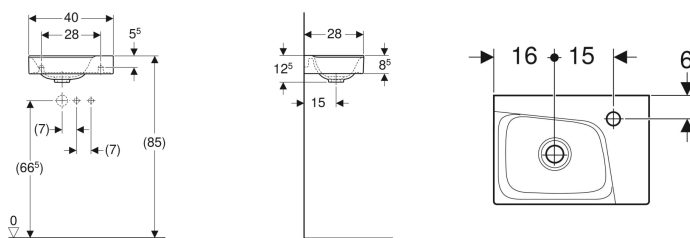

Geberit Xeno² handrinse basin

Example image

Characteristics

- Can be installed with a washbasin cabinet
- Asymmetrical

Technical data

Product material

Fine fireclay

Art. no.	Colour / surface	Tap hole	Overflow	B	H	T
500.529.01.1	white / KeraTect	right	without	40 cm	12.5 cm	28 cm
500.528.01.1	white / KeraTect	left	without	40 cm	12.5 cm	28 cm