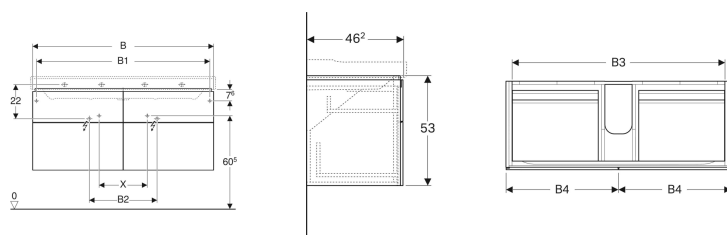

Geberit Xeno² cabinet for washbasin with width from 120 cm, with four drawers

Example image

Characteristics

- Wall-hung
- With four drawers
- Opening with push-to-open mechanism
- Drawer with antislip mat
- Drawer with LED light
- Moisture-resistant
- Delivered preassembled

Scope of delivery

- Fastening material

Art. no.	Colour / surface	B	B1	B2	B3	B4	Washbasin width	H	T	Luminous flux
500.518.01.1	white / high-gloss coated	117.4 cm	112.4 cm	44 cm	111 cm	58.5 cm	120 cm	53 cm	46.2 cm	480 lm
500.518.00.1	greige / matt coated	117.4 cm	112.4 cm	44 cm	111 cm	58.5 cm	120 cm	53 cm	46.2 cm	480 lm
500.518.43.1	scultura grey / wooden-textured melamine	117.4 cm	112.4 cm	44 cm	111 cm	58.5 cm	120 cm	53 cm	46.2 cm	480 lm