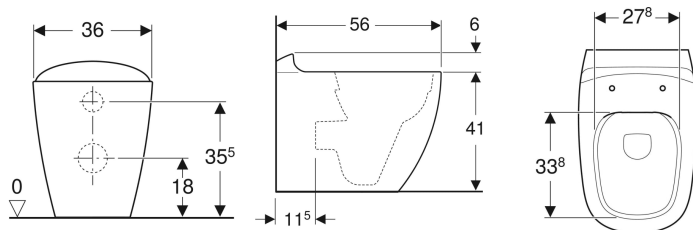

Geberit Citterio floor-standing WC, washdown, back-to-wall, shrouded, Rimfree

Example image

Application purposes

- For concealed cisterns

Characteristics

- Floor-standing
- Back-to-wall
- Washdown WC

- Rimfree
- Type 1, full flush volume 6 / 5 l, in accordance with EN 997
- Flushes with 4.5 l
- Horizontal or vertical outlet
- Shrouded

Technical data

Product material

Vitreous china

Scope of delivery

- Fastening material

To order additionally

- WC seat

Art. no.	Colour / surface	B	H	T
500.512.01.1	white / KeraTect	36 cm	41 cm	56 cm