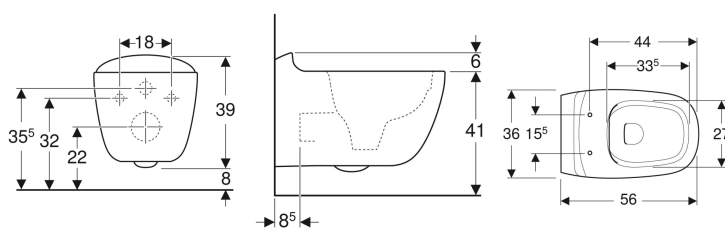

Geberit Citterio wall-hung WC, washdown, shrouded, Rimfree

Example image

Application purposes

- For concealed cisterns
- For pressure flushing valves

Characteristics

- Wall-hung
- Washdown WC
- Rimfree

- Easy fastening with Geberit WC wall fixing type EFF3
- Type 1, full flush volume 6 / 5 l, in accordance with EN 997
- Type 2 in accordance with EN 997
- Flushes with 4.5 l
- Shrouded

Technical data

Product material | Vitreous china

Scope of delivery

- Fastening material

To order additionally

- WC seat

Art. no.	Colour / surface	B	H	T
500.510.01.1	white / KeraTect	36 cm	33 cm	56 cm

Accessories